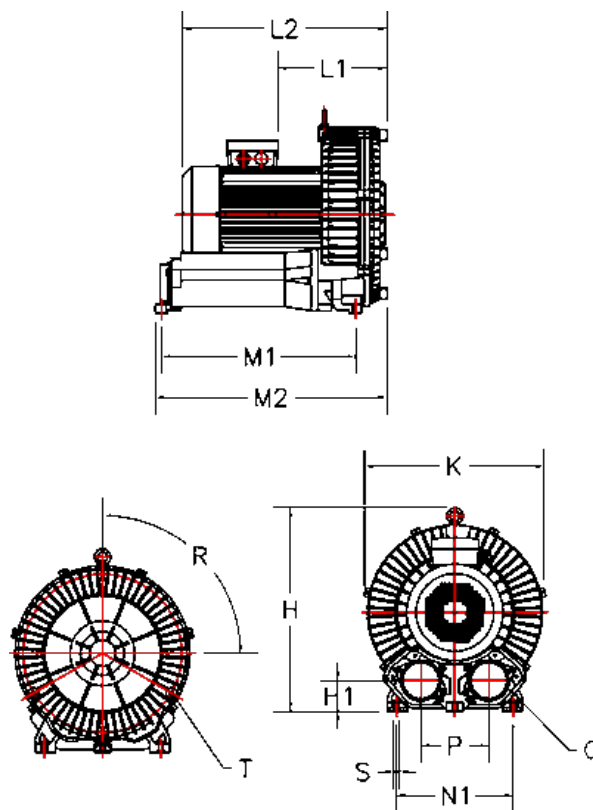

Data Sheet

Article number: 276101290206

Description: KLEEblower KB129L-1 0,2kW
1x230V 50/60Hz Single stage with Klixon/built in bimetal switch

Measures

H = 213.5	N1 = 165
H1 = 38	Noise level dB 50/60Hz = 53/55
K = 208.5	P = 71
L1 = 90	Q = 2-PF 1" (NPT 1")
L2 = 209.5	R (degrees) = -
M1 = -	S = 2 x Ø12
M2 = 205	T = -
N = 186	